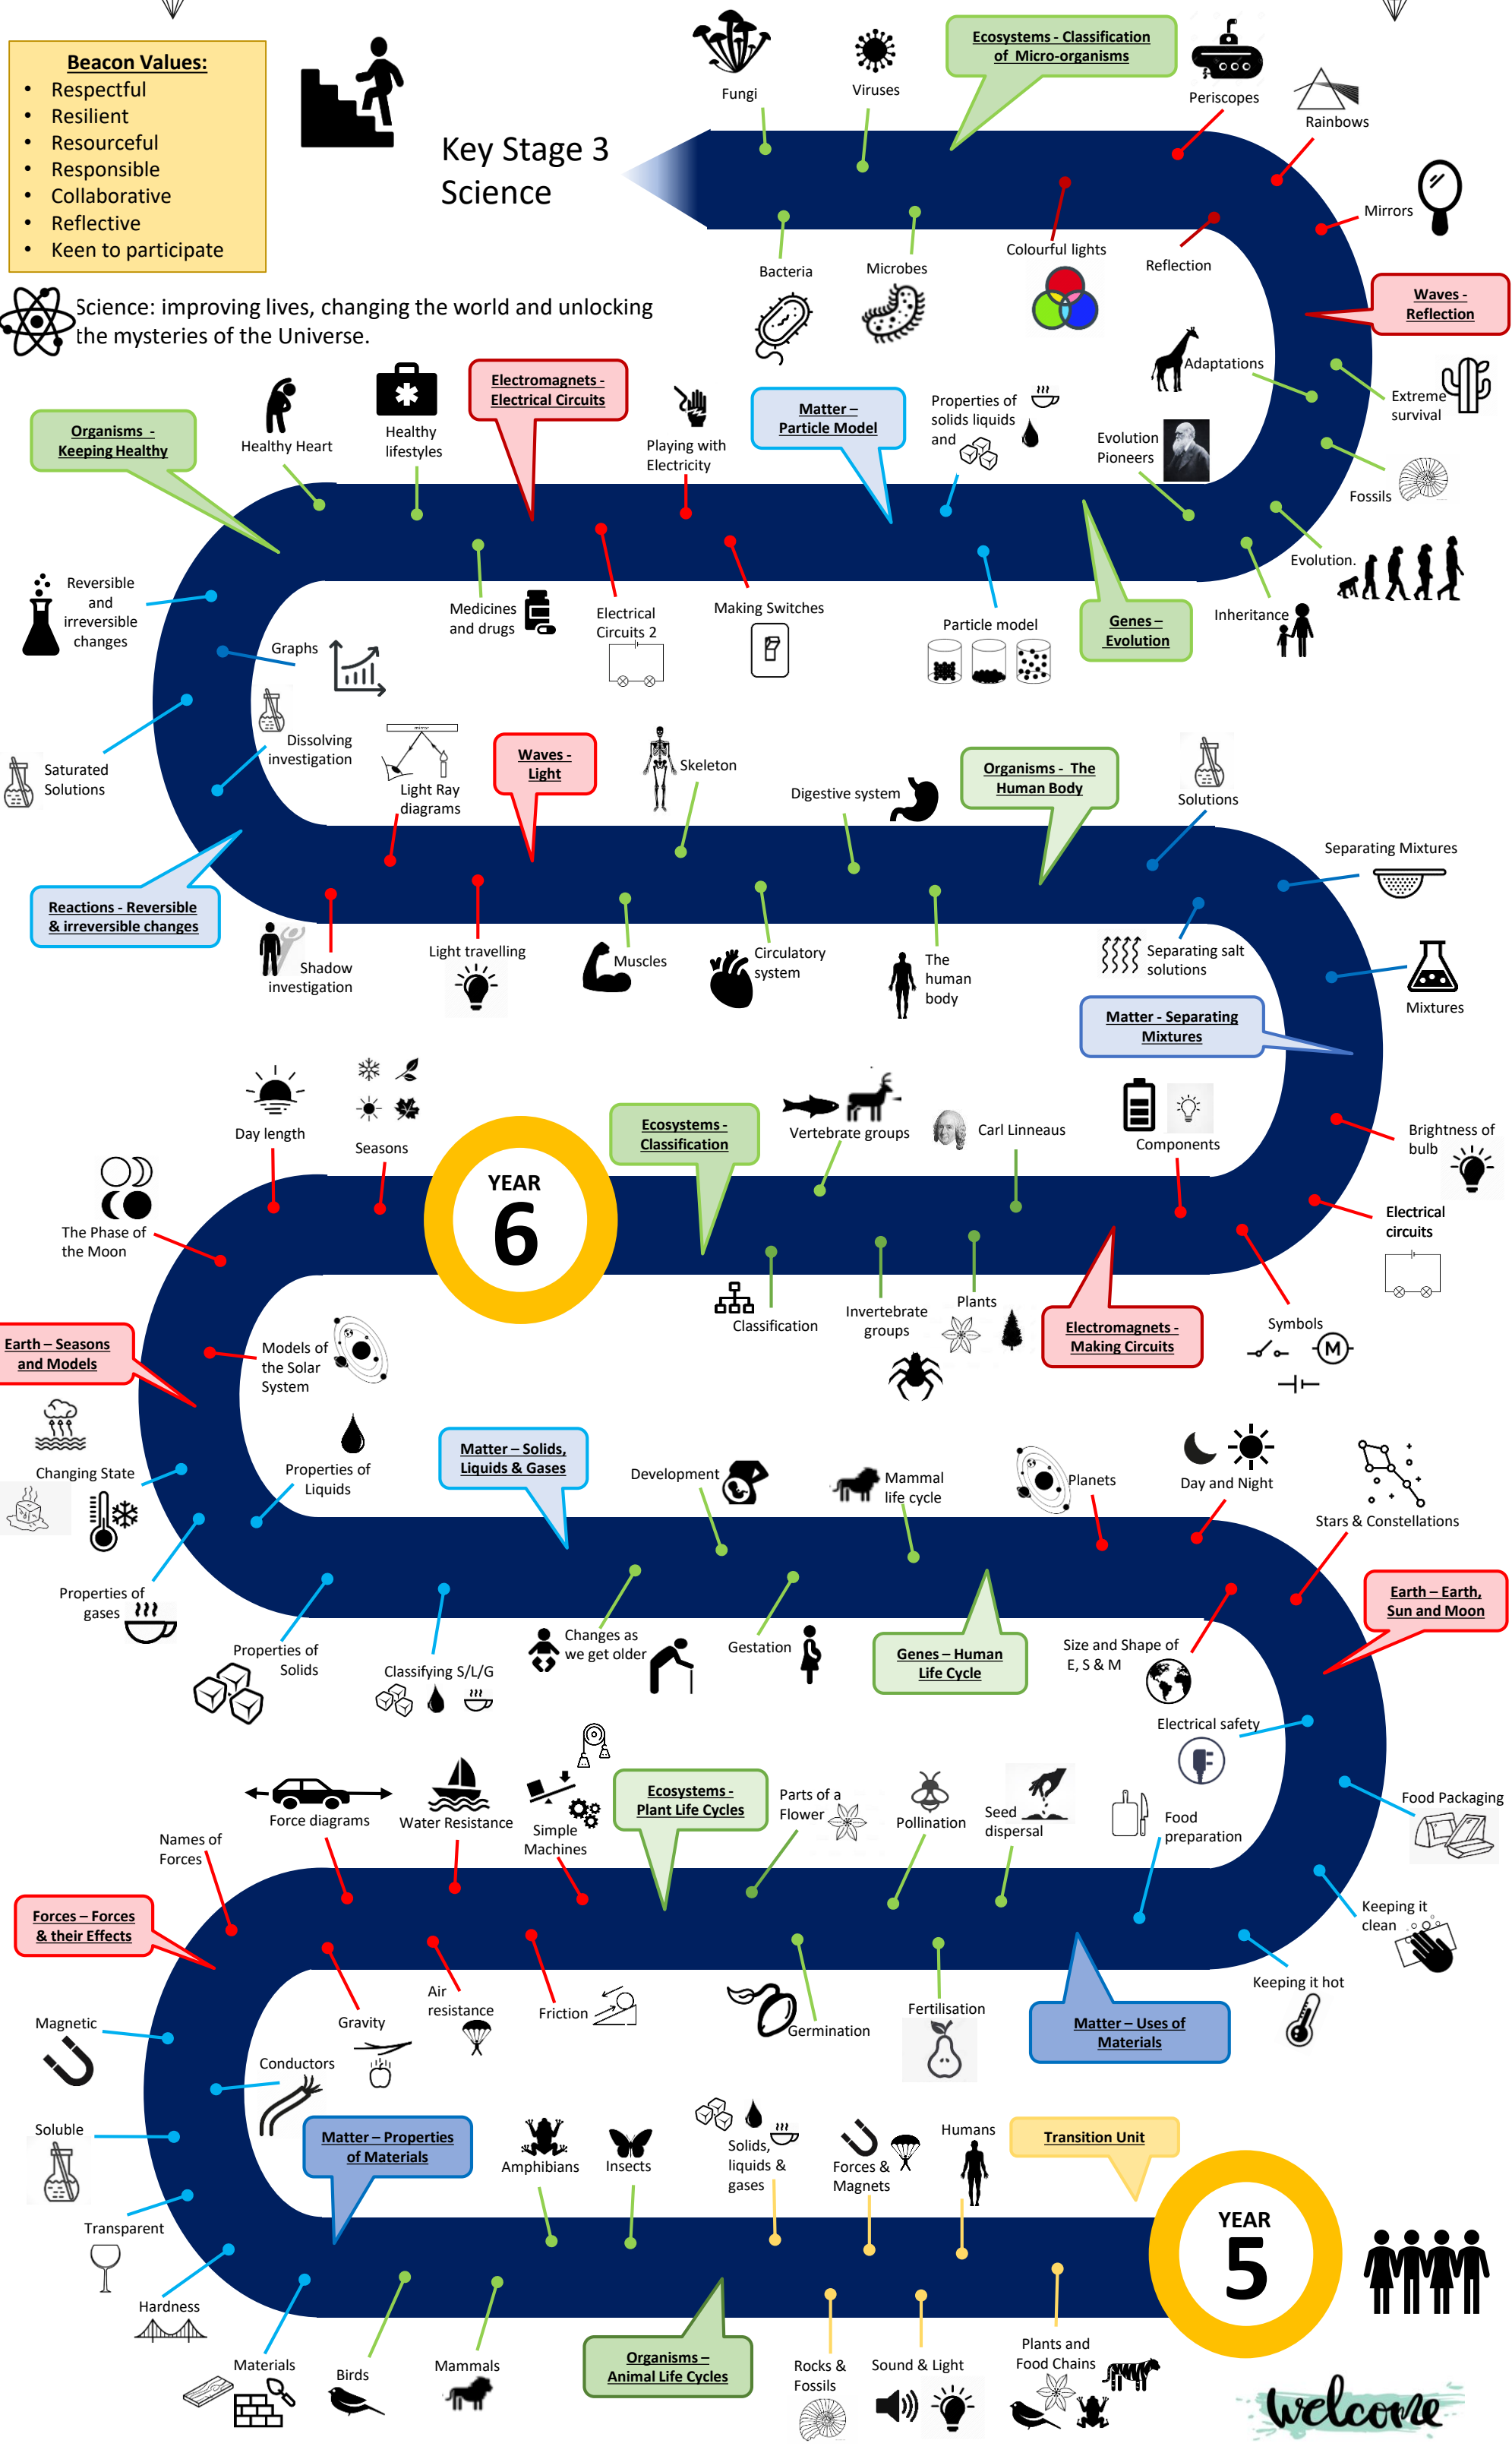

Walton Priory Middle School KS2 Science

- Beacon Values:**
- Respectful
 - Resilient
 - Resourceful
 - Responsible
 - Collaborative
 - Reflective
 - Keen to participate

Science: improving lives, changing the world and unlocking the mysteries of the Universe.