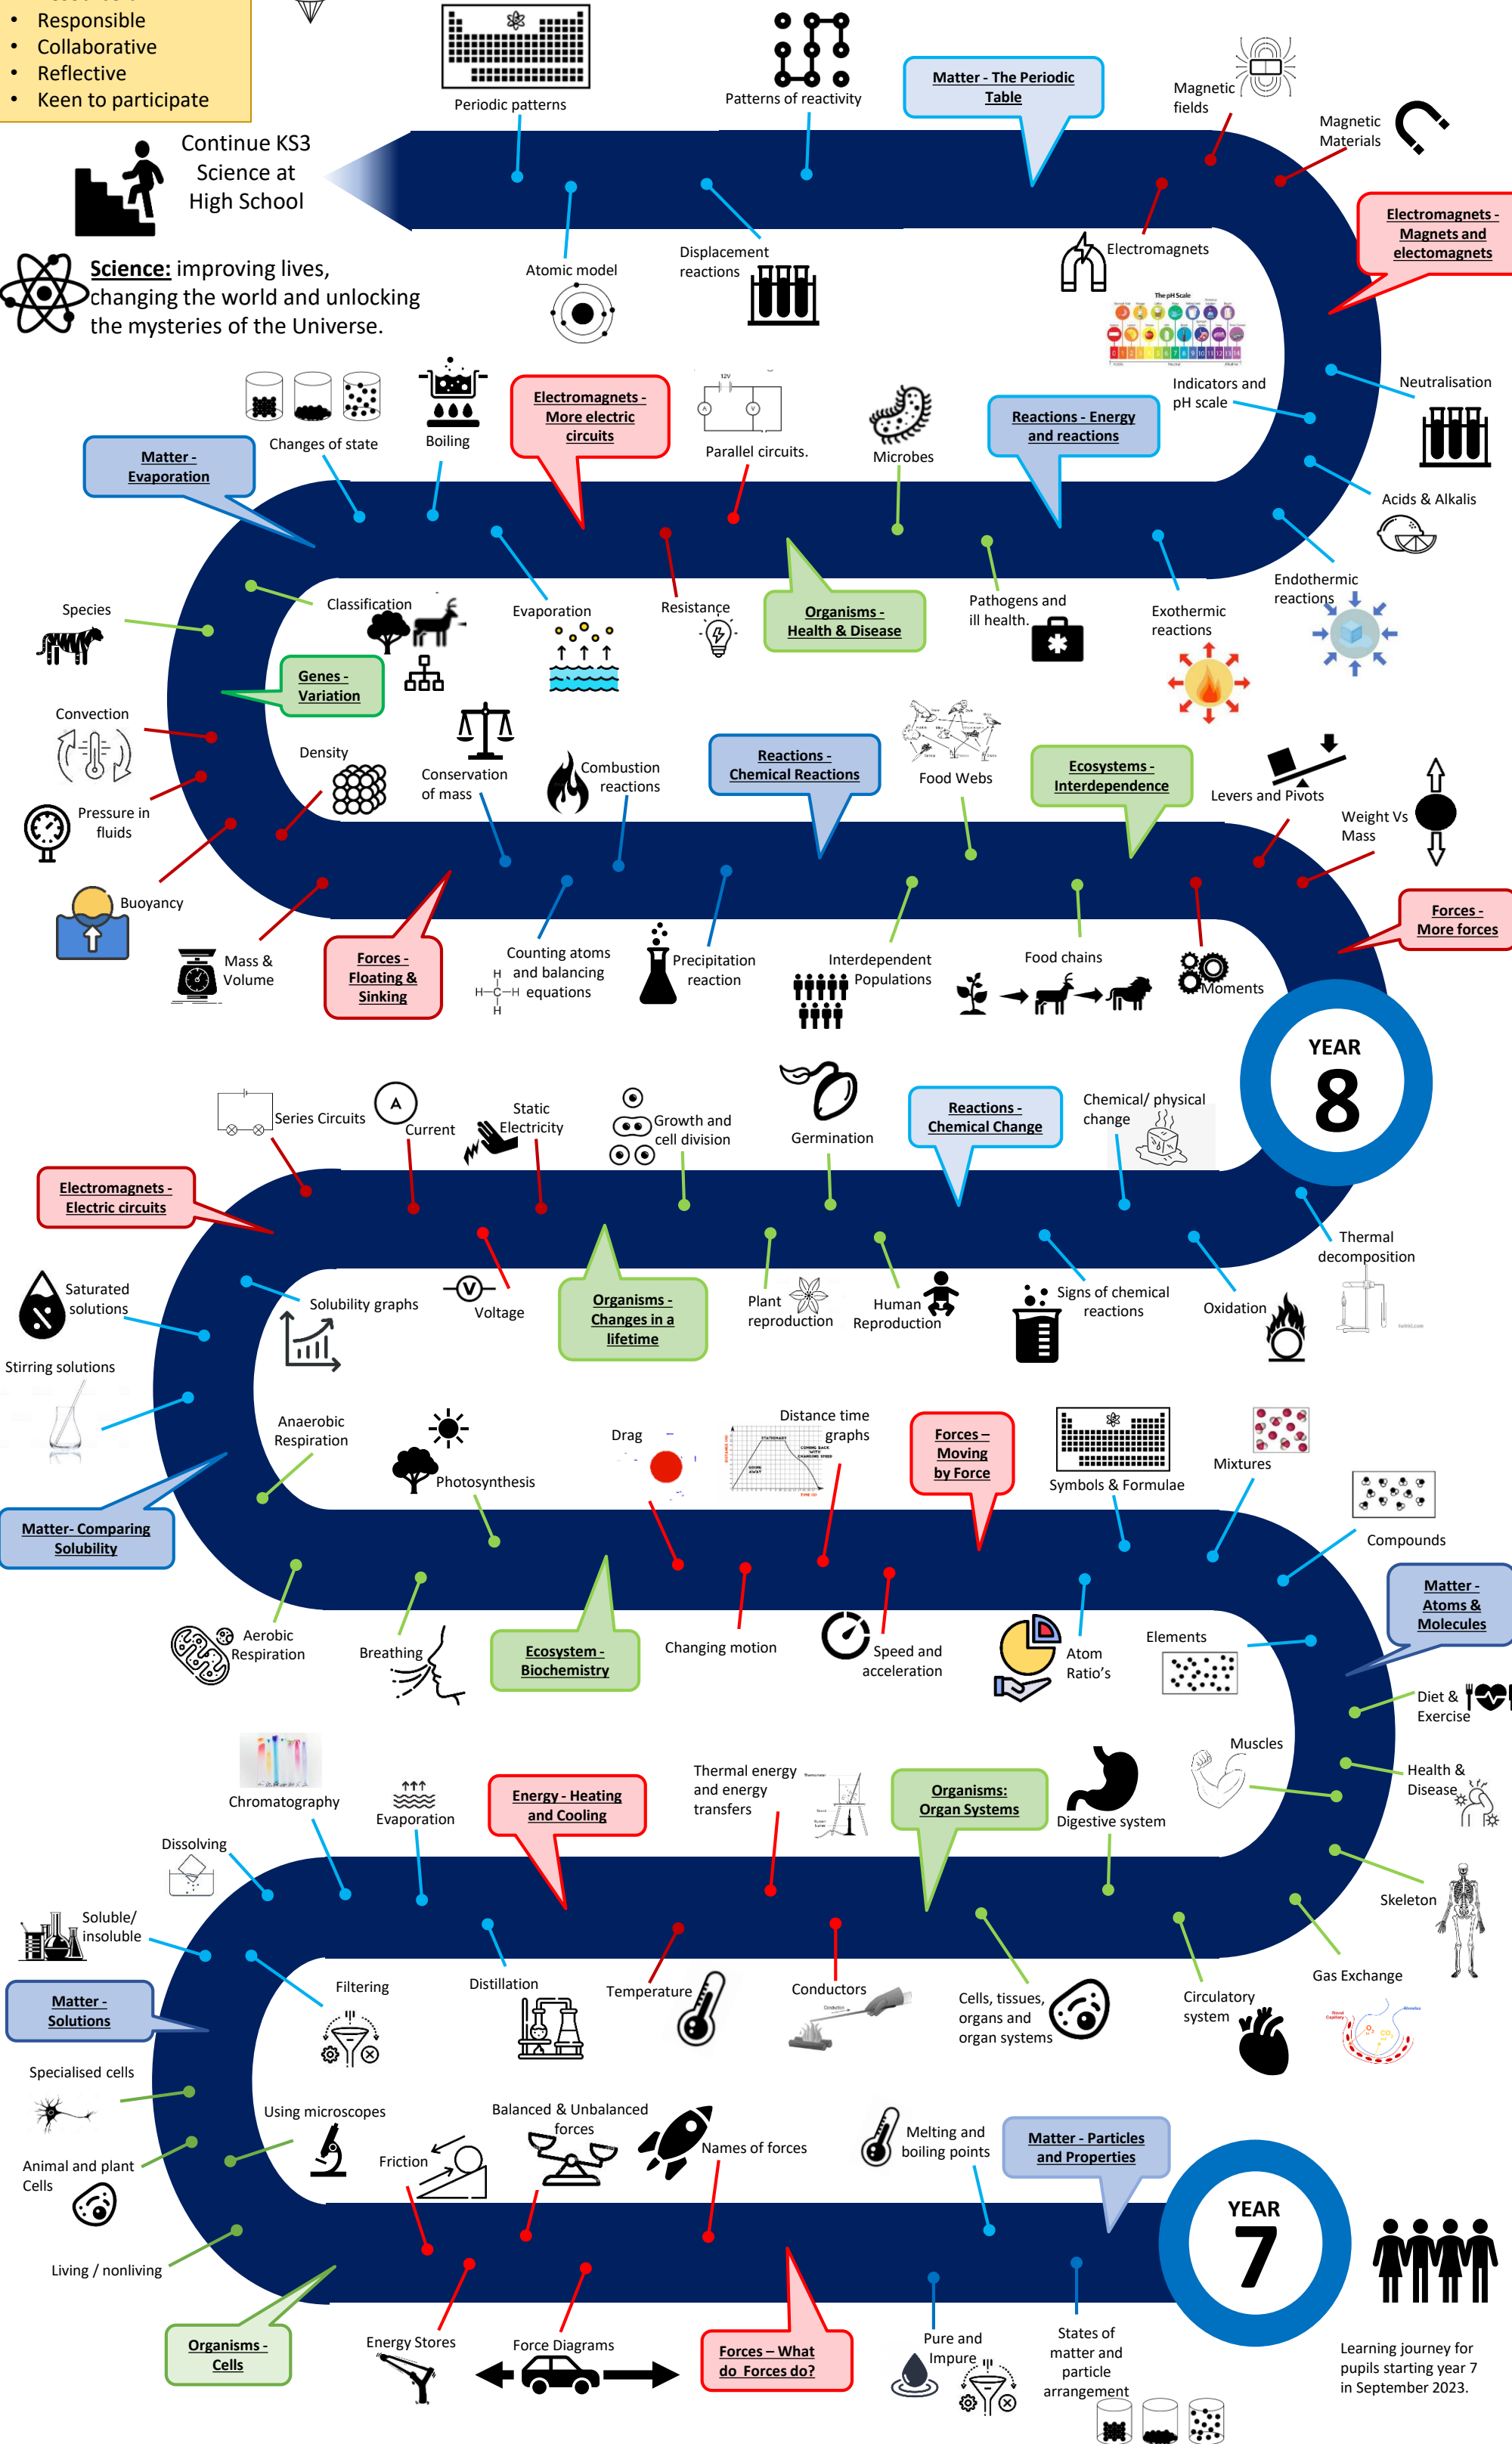

Beacon Values:

- Respectful
- Resilient
- Resourceful
- Responsible
- Collaborative
- Reflective
- Keen to participate

Walton Priory Middle School KS3 Science

Science: improving lives, changing the world and unlocking the mysteries of the Universe.

YEAR 8

YEAR 7

Learning journey for pupils starting year 7 in September 2023.